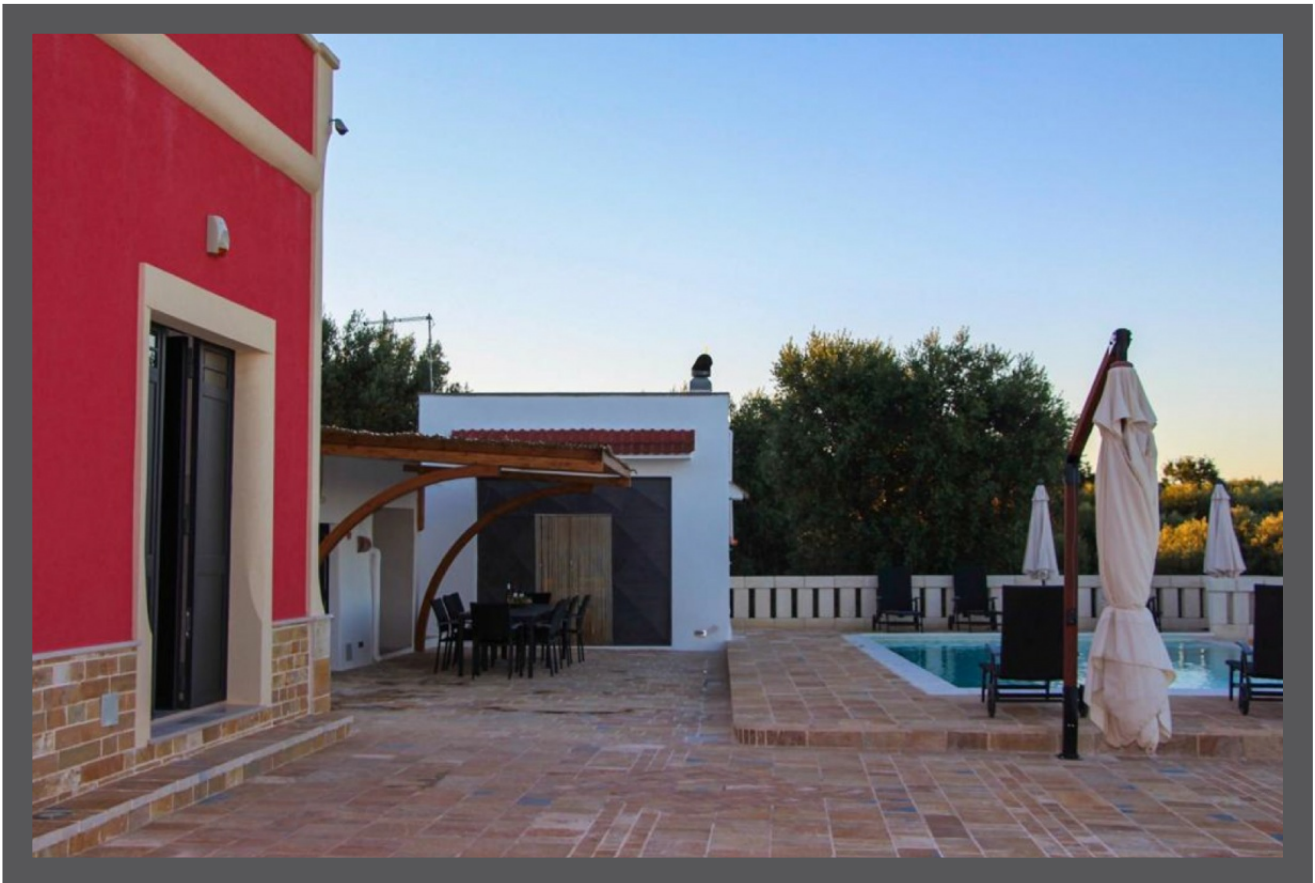

### About the property

Casolare Calmardo is situated 4km from Ceglie Messapica in the direction of San Michele Salentino. The property is a traditional casolare with many original features.

The land measures 20,000 sqm and there are 300 olive trees.

The dwelling area of the property measures 110 sqm and the accommodation consists of 3 double bedrooms, 2 bathrooms, a large fully fitted dining kitchen and a living area. There is a further room which is used as a kitchen to serve the external dining area where there is a BBQ and pizza oven.